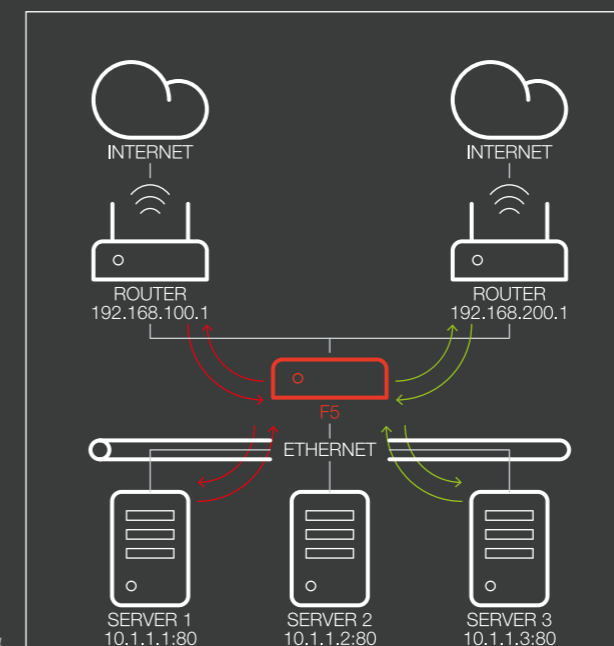

Kerio Control main features:

- > Bandwidth Management
- > Load Balancing
- > Anti - Virus
- > Firewall, Router, IPS / IDS
- > Web & Content Filtering
- > Usage Management and Reporting
- > Secure VPN
- > Flexible Deployment

In-depth analysis

Load Balancing

Easily prioritize and monitor network traffic to guarantee high-speed transmission for the most important traffic types. **Internet Link Load Balancing** optimizes Internet access by distributing traffic across multiple links. **Kerio Control** monitors link availability, and automatically disables or re-enables links to ensure continuous Internet access. **Kerio Control** also uses **Internet Link Load Balancing** to distribute specific users onto specific connections.

Web and content filtering

Kerio Control Web Filter allows administrators to allow, deny or limit the applications, websites and Internet services users can access. This powerful filter:

- > Protects users and infrastructure by preventing visits to known malicious sites or those that engage in phishing attacks or identify theft.
- > Blocks objectionable sites to ensure compliance and shield you from liability.
- > Increases productivity by limiting access by application or site content category to a specific time of day, selected users, and specific user locations.

More info at www.coretech.it/it/shop/firewall/kerio_control.php

Integration

Thanks to its skills as system integrator and information technology expert, **Videoworks** integrates products among which **Kerio, Cisco, Peplink, Dell** and is always able to create the IT solution ideal for yachts ranging from 70 to 330 feet.