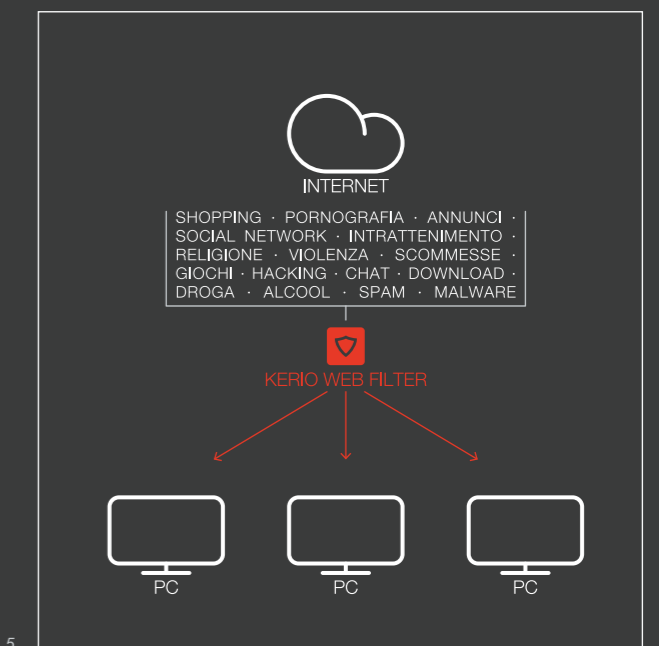

Kerio Control main features:

- > Bandwidth Management
- > Load Balancing
- > Anti - Virus
- > Firewall, Router, IPS / IDS
- > Web & Content Filtering
- > Usage Management and Reporting
- > Secure VPN
- > Flexible Deployment

In-depth analysis

Load Balancing

Easily prioritize and monitor network traffic to guarantee high-speed transmission for the most important traffic types. **Internet Link Load Balancing** optimizes Internet access by distributing traffic across multiple links. **Kerio Control** monitors link availability, and automatically disables or re-enables links to ensure continuous Internet access. **Kerio Control** also uses **Internet Link Load Balancing** to distribute specific users onto specific connections.

Web and content filtering

Kerio Control Web Filter allows administrators to allow, deny or limit the applications, websites and Internet services users can access. This powerful filter:

- > Protects users and infrastructure by preventing visits to known malicious sites or those that engage in phishing attacks or identify theft.
- > Blocks objectionable sites to ensure compliance and shield you from liability.
- > Increases productivity by limiting access by application or site content category to a specific time of day, selected users, and specific user locations.

More info at www.coretech.it/it/shop/firewall/kerio_control.php

Integration

Thanks to its skills as system integrator and information technology expert, **Videoworks** integrates products among which **Kerio, Cisco, Peplink, Dell** and is always able to create the IT solution ideal for yachts ranging from 70 to 330 feet.